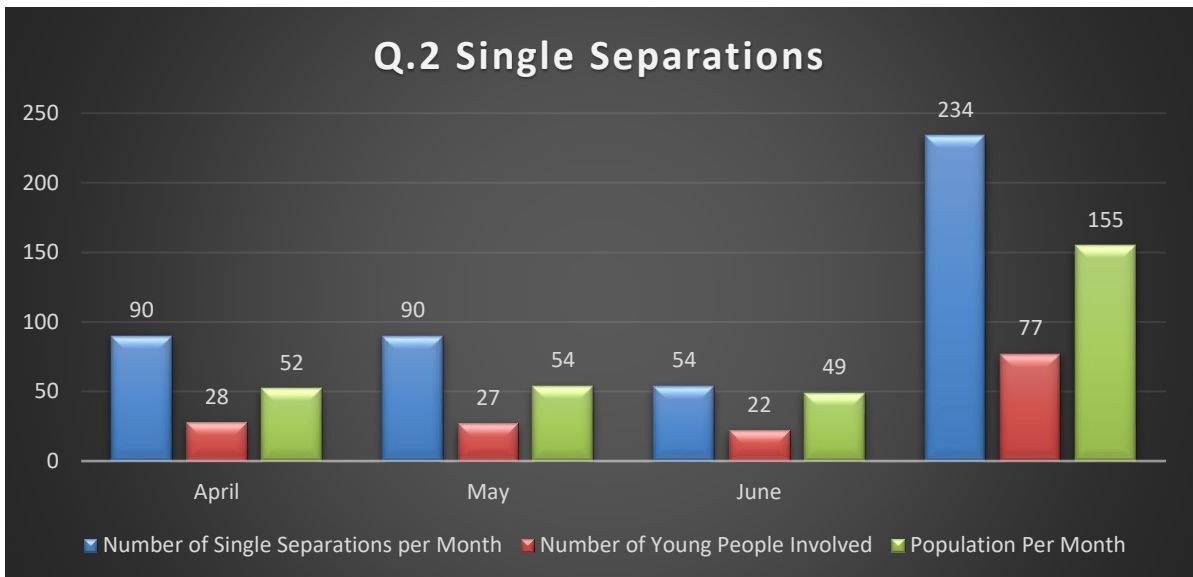

Q1 2024 Single Separations and Population

	Number of Single Separations	Number of Young people Involved	Population Per Month
Jan 2024	95	24	37
Feb 2024	46	21	39
Mar 2024	97	32	49

Q2 2024 Incidents of Single Separation and Population on Campus

	Number of Single Separations	Number of Young people Involved	Population Per Month
April 2024	90	28	52
May 2024	90	27	54
June 2024	54	22	49

Q3 2024 Incidents of Single Separations

Q.3 Single Separations and Population

	Number of Single Separations	Number of Young people Involved	Population Per Month
July 2024	64	26	53
Aug 2024	71	25	48
Sept 2024	81	25	46

Q4 2024 Incidents of Single Separations

Q.4 Single Separations and Population

	Number of Single Separations	Number of Young people Involved	Population Per Month
October	99	29	53
November	72	27	49
December	91	36	53