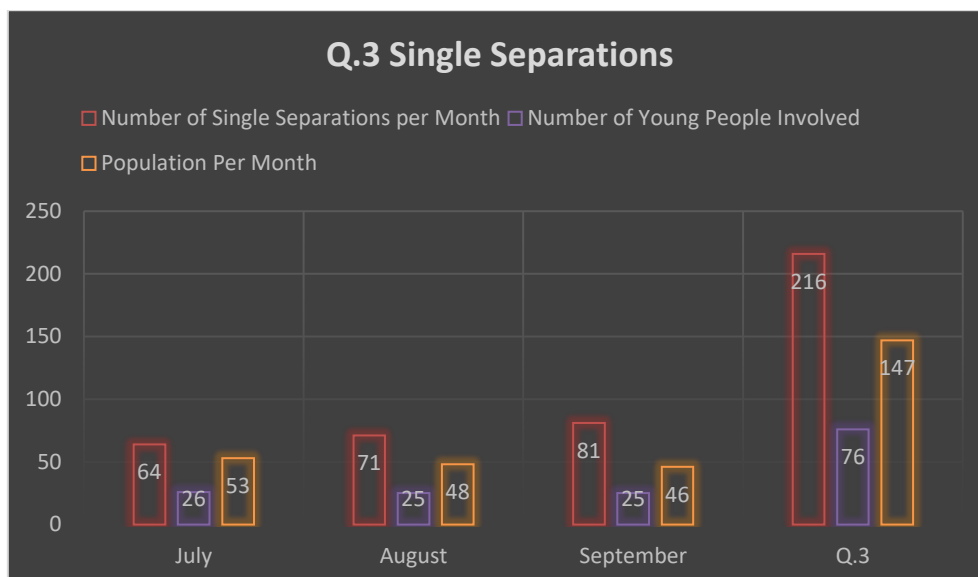

Q1 2024 Single Separations and Population

	Number of Single Separations	Number of Young people Involved	Population Per Month
Jan 2024	95	24	37
Feb 2024	46	21	39
Mar 2024	97	32	49

Q2 2024 Incidents of Single Separation and Population on Campus

	Number of Single Separations	Number of Young people Involved	Population Per Month
April 2024	90	28	52
May 2024	90	27	54
June 2024	54	22	49

Q3 2024 Incidents of Single Separations

Q.3 Single Separations and Population

	Number of Single Separations	Number of Young people Involved	Population Per Month
July 2024	64	26	53
Aug 2024	71	25	48
Sept 2024	81	25	46

Q4 2024 Incidents of Single Separations

Q.4 Single Separations and Population

	Number of Single Separations	Number of Young people Involved	Population Per Month
October	99	29	53
November	72	27	49
December	91	36	53