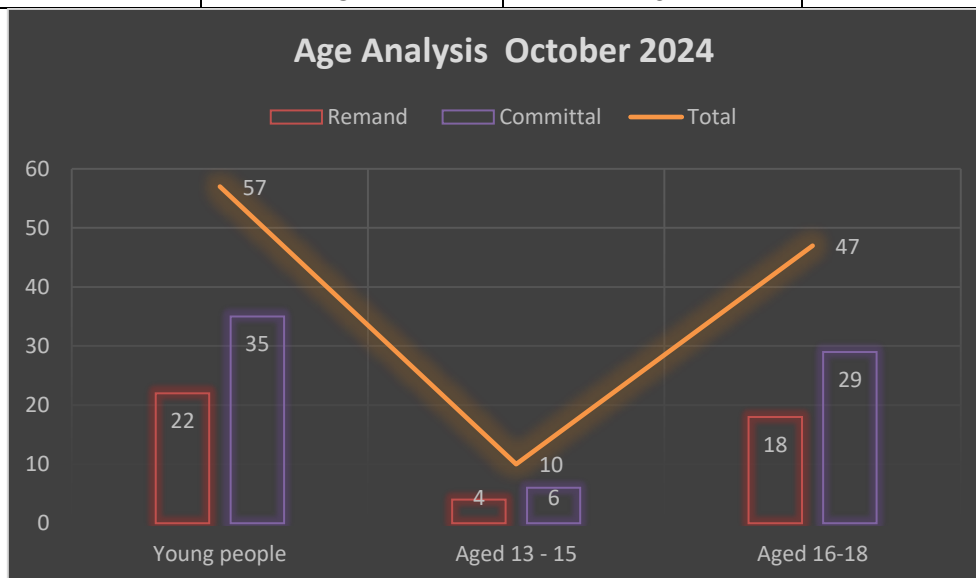

Statistical Summary Young People on campus October 2024

Type of Order	Young People*	Age 13-15	Age 16-18
Remand	22	4	18
Committal	35	6	29
Total	57	10	47

*There was a total of **(53)** individual young people present on campus during October 2024.

During October, **(22)** young people served remand orders and **(35)** young people served committal orders. During October 2024 **(4)** young people served both a remand and Detention sentence. This accounts for the fact that the figures provided in above table totals **(57)**

- Of all young people on campus during October, **(52)** were male and **(1)** female.
- Of those on Remand Orders: **(1)** aged 13; **(0)** aged 14; **(3)** aged 15; **(7)** aged 16; **(9)** aged 17; **(2)** aged 18
- Regarding those on Committal Orders: **(0)** aged 13; **(1)** aged 14; **(5)** aged 15; **(10)** aged 16; **(14)** aged 17; **(5)** aged 18